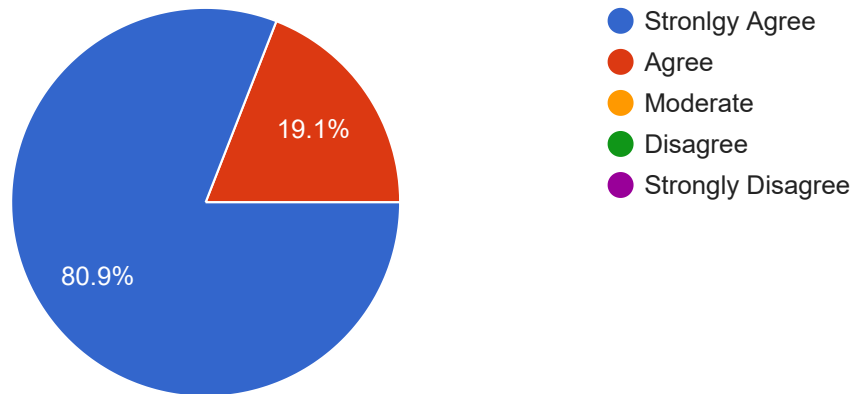

173 responses

Feedback on Course

1. The syllabus is choice - based.

173 responses

2. The syllabus is outcome-based.

173 responses

3. The syllabus is relevant to the level of programme (UG/PG/M.Phil.)

173 responses

4. The syllabus offers Academic flexibility.

173 responses

5. The syllabus includes all the core courses.

173 responses

6. The syllabus includes dynamic units.

173 responses

7. The syllabus is skill-oriented.