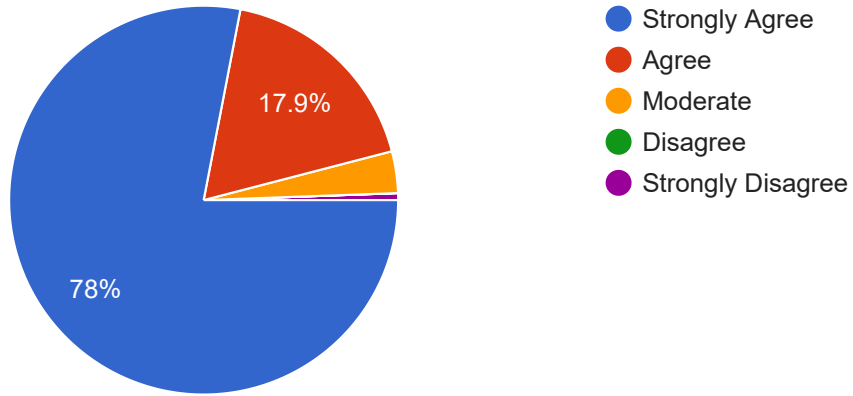

173 responses

Feedback on Course

1. The syllabus is choice - based.

173 responses

2. The syllabus is outcome-based.

173 responses

3. The syllabus is relevant to the level of programme (UG/PG/M.Phil.)

173 responses

4. The syllabus offers Academic flexibility.

173 responses

5. The syllabus includes all the core courses.

173 responses

6. The syllabus includes dynamic units.

173 responses

7. The syllabus is skill-oriented.