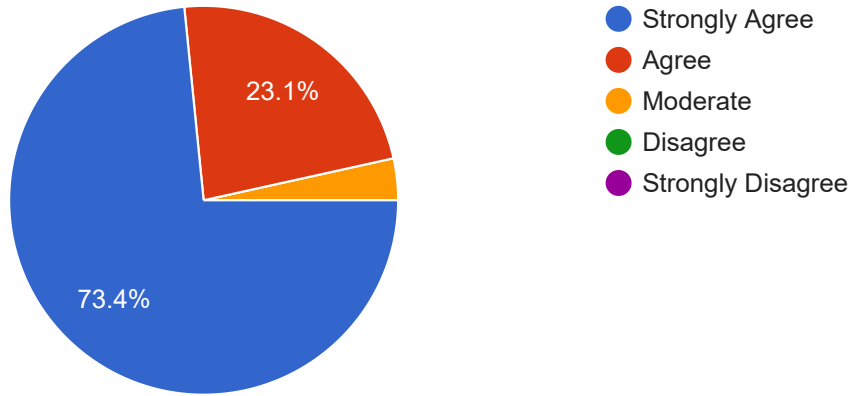

173 responses

Feedback on Course

1. The syllabus is choice - based.

173 responses

2. The syllabus is outcome-based.

173 responses

3. The syllabus is relevant to the level of programme (UG/PG/M.Phil.)

173 responses

4. The syllabus offers Academic flexibility.

173 responses

5. The syllabus includes all the core courses.

173 responses

6. The syllabus includes dynamic units.

173 responses

7. The syllabus is skill-oriented.