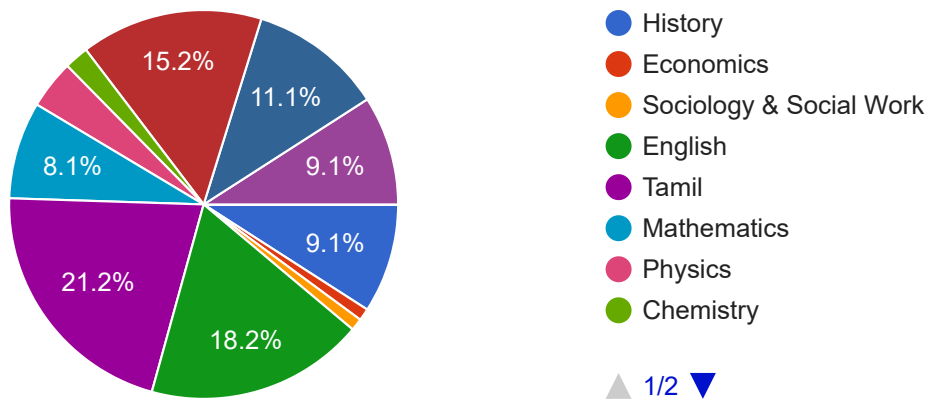

Programmes - Self Financing