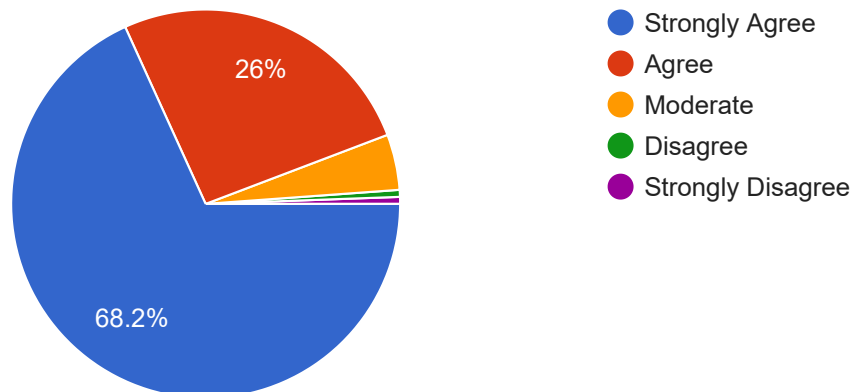

173 responses

Feedback on Course

1. The syllabus is choice - based.

173 responses

2. The syllabus is outcome-based.

173 responses

3. The syllabus is relevant to the level of programme (UG/PG/M.Phil.)

173 responses

4. The syllabus offers Academic flexibility.

173 responses

5. The syllabus includes all the core courses.

173 responses

6. The syllabus includes dynamic units.

173 responses

7. The syllabus is skill-oriented.