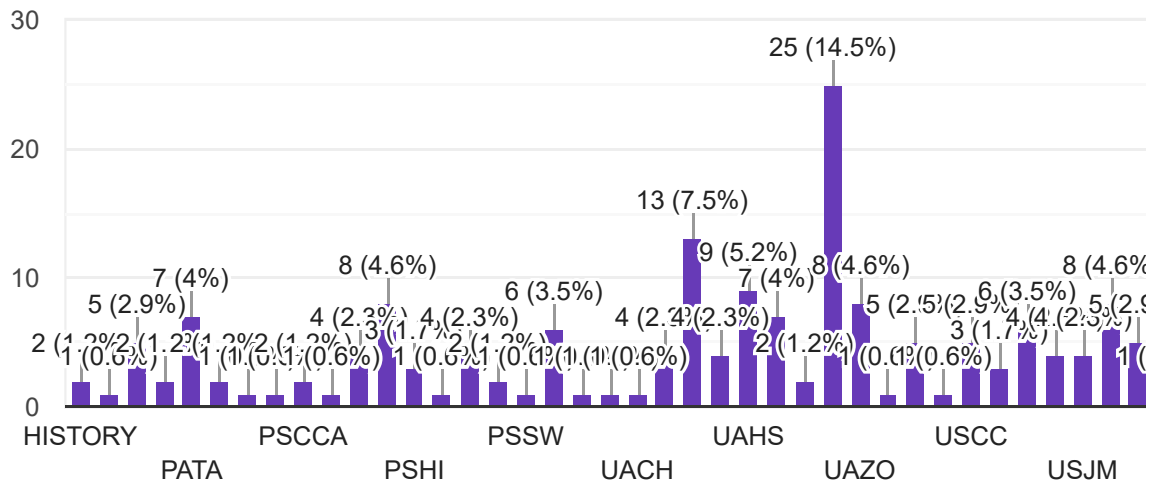

Programmes - (Aided)

Aided

99 responses

Programmes - Self Financing

Self Financing

74 responses

Programme Code

Programme Code

173 responses

Feedback on Course

1. The syllabus is choice - based.

173 responses

2. The syllabus is outcome-based.

173 responses

3. The syllabus is relevant to the level of programme (UG/PG/M.Phil.)

173 responses

4. The syllabus offers Academic flexibility.

173 responses

5. The syllabus includes all the core courses.

173 responses

6. The syllabus includes dynamic units.

173 responses

7. The syllabus is skill-oriented.