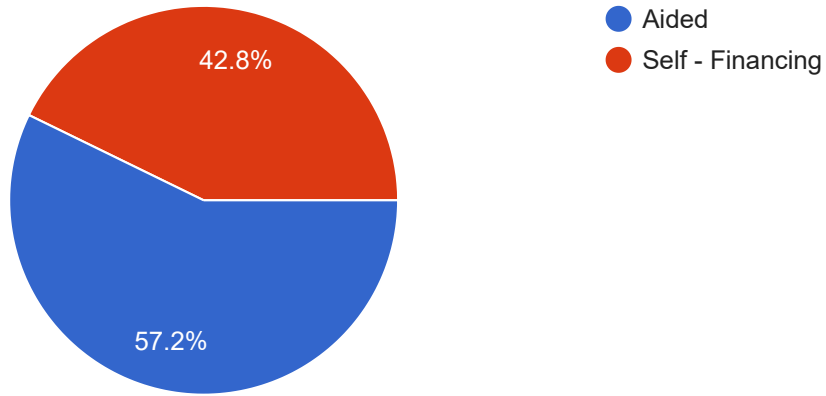

Programme

173 responses

Programmes - (Aided)

Aided

99 responses