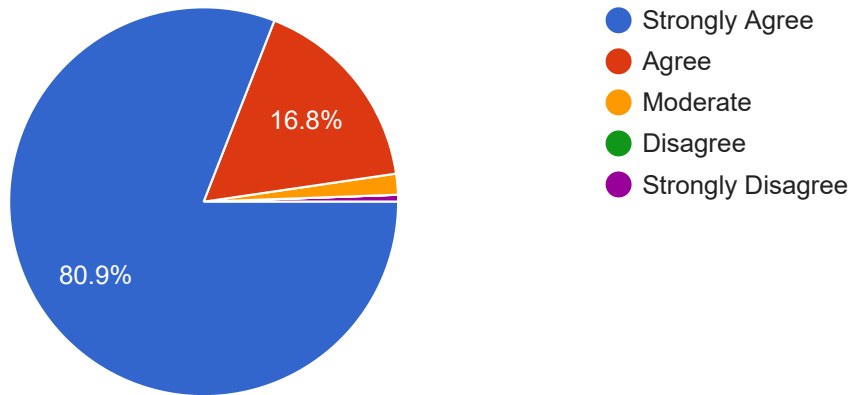

173 responses

Feedback on Course

1. The syllabus is choice - based.

173 responses

2. The syllabus is outcome-based.

173 responses

3. The syllabus is relevant to the level of programme (UG/PG/M.Phil.)

173 responses

4. The syllabus offers Academic flexibility.

173 responses

5. The syllabus includes all the core courses.

173 responses

6. The syllabus includes dynamic units.

173 responses

7. The syllabus is skill-oriented.