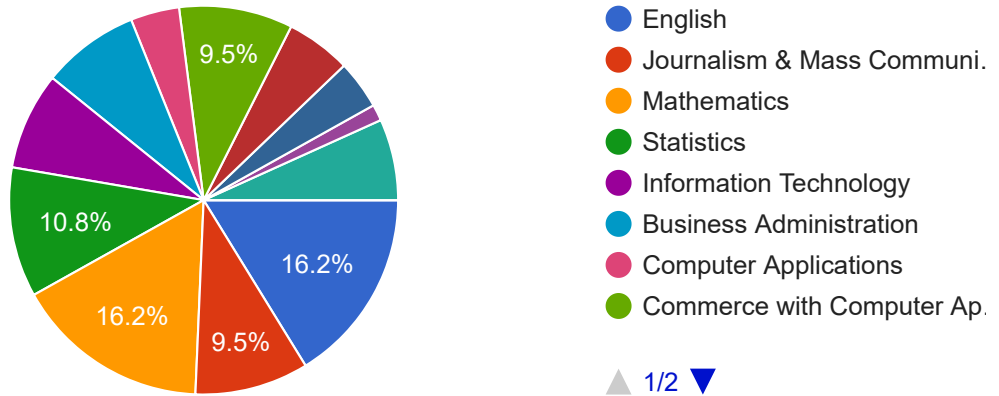

Self Financing

74 responses