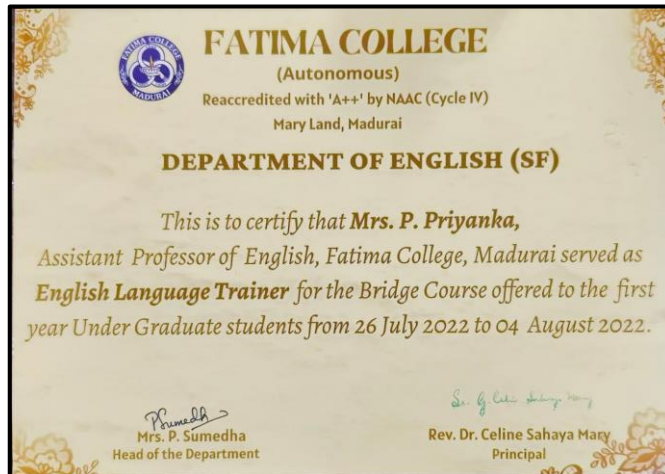

Sample Attendance Sheet